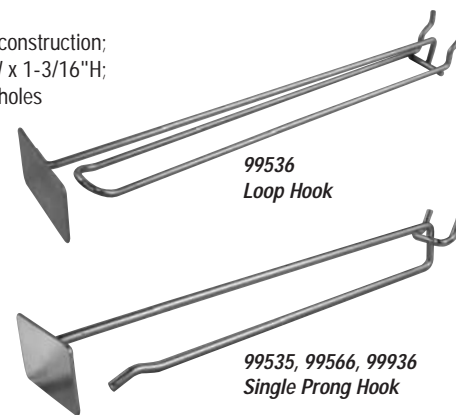

CODE	PACK	INNER	MASTER
60841	Bulk w/UPC	50◆	—

ROPE BINDING HOOK

Zinc Plated

CODE	OVERALL LENGTH	WIRE DIA.	PACK	INNER	MASTER
61077	2-1/4"	.212	2/Card	10◆	100
61342	3-3/8"	.306	2/Card	10◆	100

ROPE CLEAT

Zinc Plated

CODE	OVERALL LENGTH	WIRE DIA.	PACK	INNER	MASTER
61078	4-1/2"	.306	2/Card	10◆	100

HAMMOCK HOOK

Zinc Plated

CODE	OVERALL LENGTH	WIRE DIA.	INTERIOR DIA. HOOK	PACK	INNER	MASTER
61079	5-3/4"	.306	15/16"	2/Card	10◆	100

QUICK LINK CONNECTOR

CODE	SIZE	FINISH	PACK	INNER	MASTER
96290	5/16"	Zinc	Bulk	10◆	350

PEG HOOKS

One piece; All metal construction;
Scanning plate: 2-1/8" W x 1-3/16"H;
Fits standard peg board holes

CODE	LENGTH	DUTY	PACK	INNER	MASTER
------	--------	------	------	-------	--------

LOOP HOOK

99536	10"	Standard .149"	Bulk	50◆	100
-------	-----	----------------	------	-----	-----

SINGLE PRONG HOOK

99535	10"	Heavy .212"	Bulk	50◆	100
99566	12"	Heavy .212"	Bulk	50◆	100
99936	14"	Extra Heavy .250"	Bulk	50◆	100