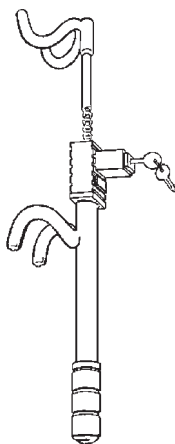

Black dial with white numerals; Plated steel shackle with 1" clearance; 4-Number locking mechanism

CODE	SIZE	PACK	INNER	MASTER
55060	2-1/4" Barrel	Blister Card	6	120

Push Button Combination Padlocks

Heavy duty; 10 Number push button face system; Hardened steel plated self-locking shackle; 5 Digit locking mechanism; Heavy zinc die cast housing

U-SHACKLE BICYCLE LOCK

10-1/2" Inner length, 5-1/2" width; 1/2" Thick steel hardened shackle; turns 360°; Scuff guard back vinyl-clad body and shackle; 5 Pin solid brass cylinder; Black color; Furnished w/ carry bracket and 2 round security keys

CODE	KEYED	PACK	INNER	MASTER
43309	KD	Clamshell	6♦	12

STEERING WHEEL LOCKS

Carsaver

Heavy duty key operated locking mechanism; Vinyl coated; Heavy gauge steel construction; Push button locking device; 24-3/4" Long in locked position; Safety ball end cap

CARSAVER

CODE	KEYED	PACK	INNER	MASTER
43530	KD	Clamshell	3♦	12

EXTRA KEY BLANKS

04305	Cross Cut	Box/10 Pcs.	1	50
-------	-----------	-------------	---	----

The Elephant Lock

Cross slot keyway; Securely locks to steering wheel in 4 opposing directions; Push to lock mechanism; Yellow ring w/black handle grip