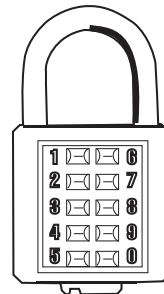

Chrome dial with black numerals; Hardened chrome plated steel shackle; 3 Number locking mechanism

CODE	MATERIAL	SIZE	PACK	INNER	MASTER
55000	Zinc	1-7/8" W	Card	12◆	120

COMBINATION PADLOCKS *continued*

Resettable Combination Padlock

Black dial with white numerals; Plated steel shackle with 1" clearance; 4-Number locking mechanism

CODE	SIZE	PACK	INNER	MASTER
55060	2-1/4" Barrel	Blister Card	6	120

Push Button Combination Padlocks

Heavy duty; 10 Number push button face system; Hardened steel plated self-locking shackle; 5 Digit locking mechanism; Heavy zinc die cast housing

CODE	FINISH	BODY SIZE	PACK	INNER	MASTER
55040	Chrome	2-3/8" x 1-5/8"	Card	6◆	120

8 Number push button face system; 4 Digit locking mechanism; Zinc die cast housing

CODE	SIZE	FINISH	PACK	INNER	MASTER
55044	35mm	Chrome	Clamshell	6◆	120
55045	40mm	Chrome	Clamshell	6◆	120

10 Number push button face system; 5 Digit locking mechanism; Hardened shackle; Zinc die cast housing; Single locking

CODE	SIZE	FINISH	PACK	INNER	MASTER
55048	40mm	Champagne	Clamshell	6◆	120

WATERPROOF PADLOCKS