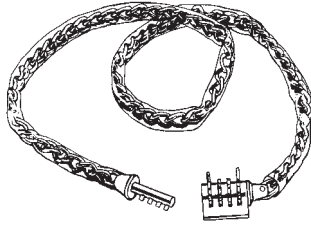

CODE	MATERIAL	SIZE	KEYWAY	PACK	INNER	MASTER
55035	Solid Brass	2-3/4"	SE1	Clamshell	3♦	48
55037	Solid Brass	3-1/4"	SE1	Clamshell	3♦	48

SECURITY CHAINS

Vinyl Sleeve

1/4" W Steel link, bright zinc plated;
3 Assorted colors - 2 each: red,
blue and green

CODE	MATERIAL	LENGTH	PACK	INNER	MASTER
14975	Steel Link	3"	Polybag w/Header Card	6◆	36
14980	Steel Link	4"	Polybag w/Header Card	6◆	24

Combination Chain Locks

Four digit combination locking device;
Chrome plated twisted steel chain;
Vinyl sleeve; 3 Assorted colors -
2 each: red, blue and green