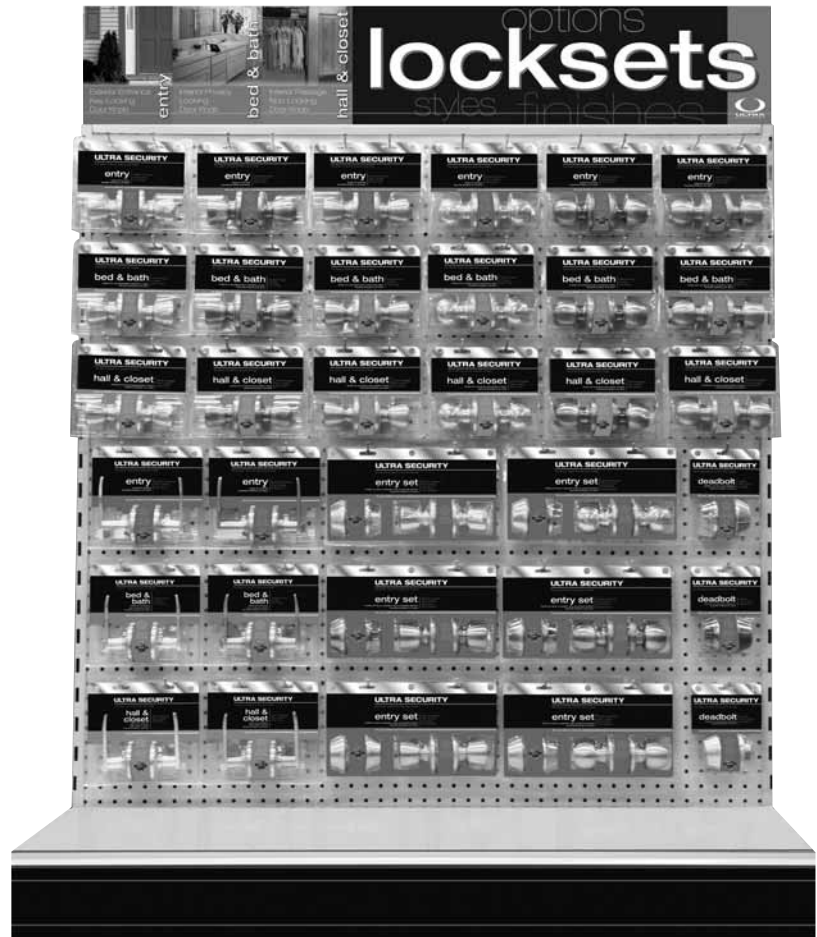

PLAN-O-GRAMS

ULTRA SECURITY — 4FT x 4FT PLAN-O-GRAM

- Ultra Security, Chestnut Hill and Wynnewood Series
- Polished Brass, Antique Brass, Stainless Steel and Dull Chrome Finishes
- Fits 4'W x 4'H gondola pegboard
- Includes signs, sign holders, single prong peg hooks and backer sheet
- All items UPC barcoded
- Sets up quickly with backer sheets
- All items also sold separately

NOTE: Gondola not included

CODE	DESCRIPTION	QTY
57221KIT	33 SKUs	186 Total Pieces

*Gondola Not Included; To be set-up with single prong peghooks

CODE	DESCRIPTION	QTY	CODE	DESCRIPTION	QTY
43952	Ultra Security Series, Entry, K3, Polished Brass	6	43988	Chestnut Hill Series, Passage, Stainless Steel	6
43944	Ultra Security Series, Entry, K3, Antique Brass	6	44465	Wynnewood Series, Entry, K3, Polished Brass	6
43974	Ultra Security Series, Entry, K3, Stainless Steel	6	44466	Wynnewood Series, Entry, K3, Dull Chrome	6
43999	Chestnut Hill Series, Entry, K3, Polished Brass	6	43969	Ultra Security Series, Combo Set, 1 Cylinder, K3, Polished Brass	6
44196	Chestnut Hill Series, Entry, K3, Antique Brass	6	43990	Chestnut Hill Series, Combo Set, 1 Cylinder, K3, Polished Brass	6
43985	Chestnut Hill Series, Entry, K3, Stainless Steel	6	43967	Deadbolt, 1 Cylinder, K3, Polished Brass	6
43964	Ultra Security Series, Privacy Polished Brass	6	44467	Wynnewood Series, Privacy, Polished Brass	6
43959	Ultra Security Series, Privacy, Antique Brass	6	44468	Wynnewood Series, Privacy, Dull Chrome	6
43977	Ultra Security Series, Privacy, Stainless Steel	6	44061	Ultra Security Series, Combo Set, 1 Cylinder, K3, Antique Brass	3
43996	Chestnut Hill Series, Privacy, Polished Brass	6	44479	Chestnut Hill Series, Combo Set, 1 Cylinder, K3, Antique Brass	3
44193	Chestnut Hill Series, Privacy, Antique Brass	6	43970	Deadbolt, 1 Cylinder, K3, Antique Brass	6
43989	Chestnut Hill Series, Privacy, Stainless Steel	6	44469	Wynnewood Series, Passage, Polished Brass	6
43962	Ultra Security Series, Passage, Polished Brass	6	44470	Wynnewood Series, Passage, Dull Chrome	6
43961	Ultra Security Series, Passage, Antique Brass	6	43971	Ultra Security Series, Combo Set, 1 Cylinder, K3, Stainless Steel	3
43976	Ultra Security Series, Passage, Stainless Steel	6	43979	Chestnut Hill Series, Combo Set, 1 Cylinder, K3, Stainless Steel	3
43997	Chestnut Hill Series, Passage, Polished Brass	6	43978	Deadbolt, 1 Cylinder, K3, Stainless Steel	6
44190	Chestnut Hill Series, Passage, Antique Brass	6