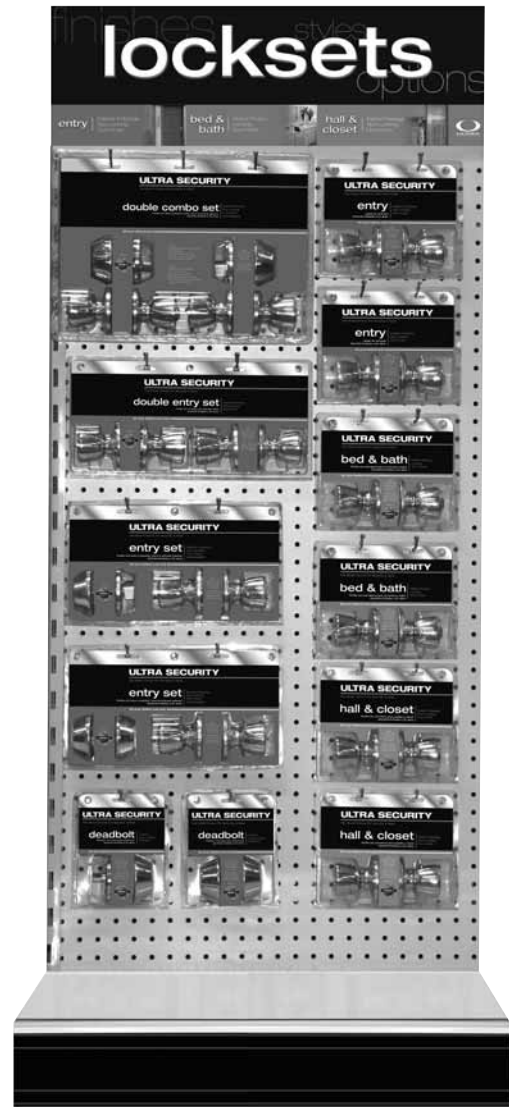

ULTRA SECURITY — 2FT x 4FT PLAN-O-GRAM

- Ultra Security Series
- Polished Brass Finish
- Fits 2'W x 4'H gondola pegboard
- Includes signs, sign holders, single prong peg hooks and backer sheet
- All items UPC barcoded
- Sets up quickly with backer sheets
- All items also sold separately

NOTE: Gondola not included

CODE	DESCRIPTION	QTY
57220KIT	9 SKUs	60 Total Pieces

CODE	DESCRIPTION	QTY
43963	Ultra Security Series, Double Combo Set, K3, Polished Brass	3
44071	Ultra Security Series, Double Entry Set, K3, Polished Brass	3
43969	Ultra Security Series, Combo Set, 1 Cylinder, K3, Polished Brass	3
44019	Ultra Security Series, Combo Set, 2 Cylinder, K3, Polished Brass	3
43967	Deadbolt, 1 Cylinder, K3, Polished Brass	6
43968	Deadbolt, 2 Cylinder, K3, Polished Brass	6
43952	Ultra Security Series, Entry, K3, Polished Brass	6
43952	Ultra Security Series, Entry, K3, Polished Brass	6
43964	Ultra Security Series, Privacy, Polished Brass	6
43964	Ultra Security Series, Privacy, Polished Brass	6
43962	Ultra Security Series, Passage, Polished Brass	6
43962	Ultra Security Series, Passage, Polished Brass	6

*Gondola Not Included; To be set-up with single prong peghooks