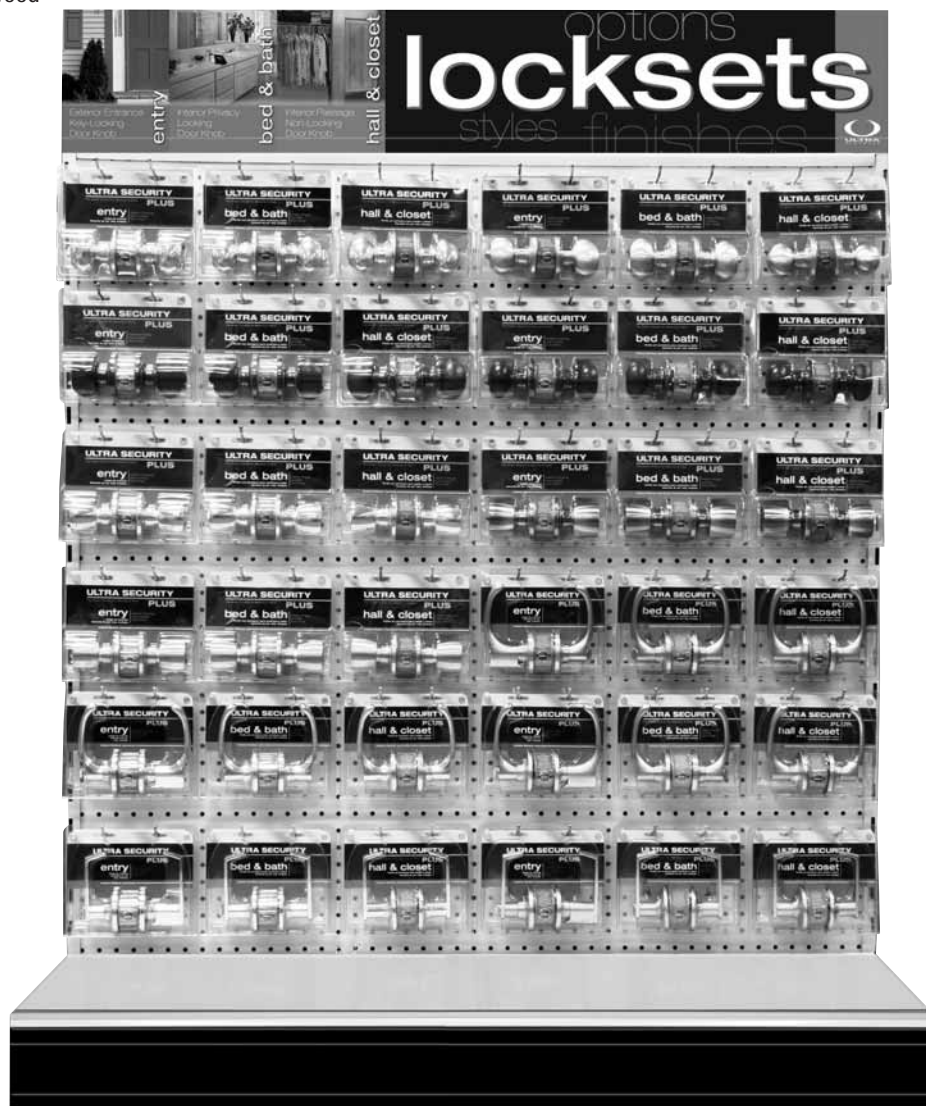

ULTRA SECURITY PLUS — 4FT x 4FT PLAN-O-GRAM

- Strathmere, Sturbridge, Lancaster, Briarwood and Scarborough Series
- Polished Brass, Satin Nickel, Oil Rubbed Bronze, Antique Brass, Stainless Steel and Dull Chrome Finishes
- Fits 4'W x 4'H gondola pegboard
- Includes signs, sign holders, single prong peg hooks and backer sheet
- All items UPC barcoded
- Sets up quickly with backer sheets
- All items also sold separately

NOTE: Gondola not included

CODE	DESCRIPTION	QTY
57223KIT	36 SKUs	216 Total Pieces

*Gondola Not Included; To be set-up with single prong peghooks

CODE	DESCRIPTION	QTY	CODE	DESCRIPTION	QTY
44166	Strathmere Series, Entry, K3, Polished Brass	6	44069	Lancaster Series, Entry, K3, Stainless Steel	6
44167	Strathmere Series, Privacy, Polished Brass	6	44070	Lancaster Series, Privacy, Stainless Steel	6
44168	Strathmere Series, Passage, Polished Brass	6	44075	Lancaster Series, Passage, Stainless Steel	6
44171	Strathmere Series, Entry, K3, Satin Nickel	6	44415	Briarwood Series, Entry, K3, Satin Nickel	6
44172	Strathmere Series, Privacy, Satin Nickel	6	43421	Briarwood Series, Privacy, Satin Nickel	6
44173	Strathmere Series, Passage, Satin Nickel	6	43422	Briarwood Series, Passage, Satin Nickel	6
44160	Strathmere Series, Entry, K3, Oil Rubbed Bronze	6	44391	Briarwood Series, Entry, K3, Polished Brass	6
44161	Strathmere Series, Privacy, Oil Rubbed Bronze	6	44387	Briarwood Series, Privacy, Polished Brass	6
44162	Strathmere Series, Passage, Oil Rubbed Bronze	6	44389	Briarwood Series, Passage, Polished Brass	6
43433	Sturbridge Series, Entry, K3, Oil Rubbed Bronze	6	44392	Briarwood Series, Entry, K3, Dull Chrome	6
43434	Sturbridge Series, Privacy, Oil Rubbed Bronze	6	44388	Briarwood Series, Privacy, Dull Chrome	6
43435	Sturbridge Series, Passage, Oil Rubbed Bronze	6	44390	Briarwood Series, Passage, Dull Chrome	6
44053	Lancaster Series, Entry, K3, Polished Brass	6	44454	Scarborough Series, Entry, K3, Polished Brass	6
44057	Lancaster Series, Privacy, Polished Brass	6	44457	Scarborough Series, Privacy, Polished Brass	6
44059	Lancaster Series, Passage, Polished Brass	6	44456	Scarborough Series, Passage, Polished Brass	6
44073	Lancaster Series, Entry, K3, Antique Brass	6	44458	Scarborough Series, Entry, K3, Satin Nickel	6
44063	Lancaster Series, Privacy, Antique Brass	6	44462	Scarborough Series, Privacy, Satin Nickel	6
44077	Lancaster Series, Passage, Antique Brass	6	44461	Scarborough Series, Passage, Satin Nickel	6