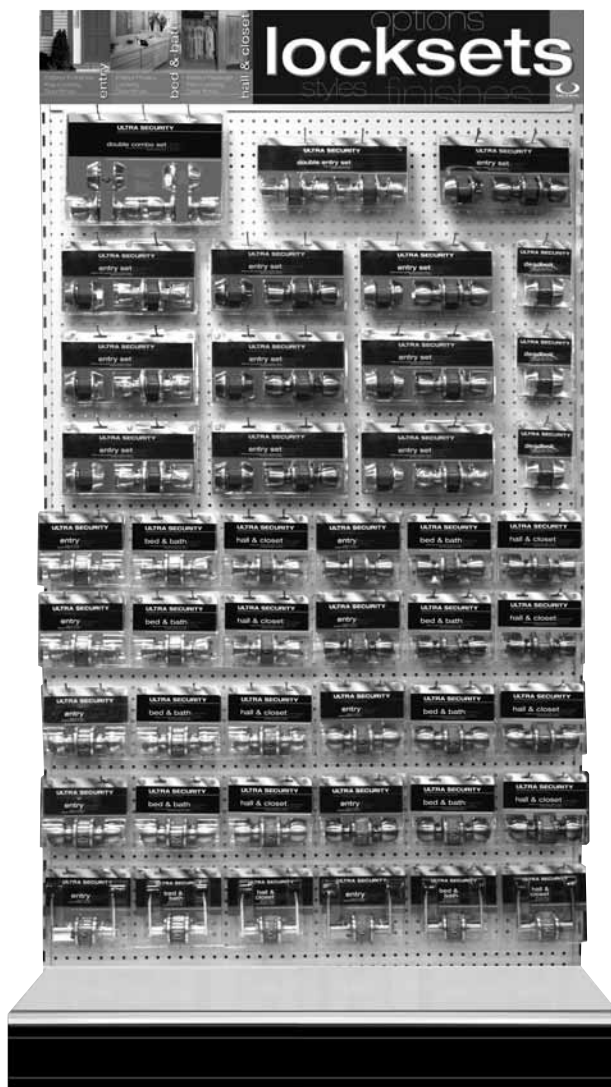

ULTRA SECURITY — 4FT x 6FT PLAN-O-GRAM

- Ultra Security, Chestnut Hill and Wynnewood Series
- Polished Brass, Satin Nickel, Antique Brass, Stainless Steel and Dull Chrome Finishes
- Fits 4'W x 6'H gondola pegboard
- Includes signs, sign holders, single prong peg hooks and backer sheet
- All items UPC barcoded
- Sets up quickly with backer sheets
- All items also sold separately

NOTE: Gondola not included

6 Ft. High!

CODE	DESCRIPTION	QTY
57222KIT	45 SKUs	234 Total Pieces

*Gondola Not Included; To be set-up with single prong peghooks

CODE	DESCRIPTION	QTY	CODE	DESCRIPTION	QTY
43963	Ultra Security Series, Double Combo Set, 1 Cyl, K2, Polished Brass	3	43962	Ultra Security Series, Passage, Polished Brass	6
44071	Ultra Security Series, Double Entry Set, K2, Polished Brass	3	43944	Ultra Security Series, Entry, K3, Antique Brass	6
43975	Chestnut Hill Series, Combo Set, 1 Cylinder, Satin Nickel	3	43959	Ultra Security Series, Privacy, Antique Brass	6
43969	Ultra Security Series, Combo Set, 1 Cylinder, K3, Polished Brass	3	43961	Ultra Security Series, Passage, Antique Brass	6
44061	Ultra Security Series, Combo Set, 1 Cylinder, K3, Antique Brass	3	43999	Chestnut Hill Series, Entry, K3, Polished Brass	6
43971	Ultra Security Series, Combo Set, 1 Cylinder, K3, Stainless Steel	3	43996	Chestnut Hill Series, Privacy, Polished Brass	6
43967	Deadbolt, 1 Cylinder, K3, Polished Brass	6	43997	Chestnut Hill Series, Passage, Polished Brass	6
44019	Ultra Security Series, Combo Set, 2 Cylinder, K3, Polished Brass	3	43985	Chestnut Hill Series, Entry, K3, Stainless Steel	6
43982	Ultra Security Series, Combo Set, 2 Cylinder, K3, Antique Brass	3	43989	Chestnut Hill Series, Privacy, Stainless Steel	6
44158	Ultra Security Series, Combo Set, 2 Cylinder, K3, Stainless Steel	3	43988	Chestnut Hill Series, Passage, Stainless Steel	6
43970	Deadbolt, 1 Cylinder, K3, Antique Brass	6	44198	Chestnut Hill Series, Entry, K3, Satin Nickel	6
43990	Chestnut Hill Series, Combo Set, 1 Cylinder, Polished Brass	3	44195	Chestnut Hill Series, Privacy, Satin Nickel	6
44479	Chestnut Hill Series, Combo Set, 1 Cylinder, Antique Brass	3	44192	Chestnut Hill Series, Passage, Satin Nickel	6
43979	Chestnut Hill Series, Combo Set, 1 Cylinder, Stainless Steel	3	44196	Chestnut Hill Series, Entry, K3, Antique Brass	6
43978	Deadbolt, 1 Cylinder, K3, Stainless Steel	6	44193	Chestnut Hill Series, Privacy, Antique Brass	6
43952	Ultra Security Series, Entry, K3, Polished Brass	6	44190	Chestnut Hill Series, Passage, Antique Brass	6
43964	Ultra Security Series, Privacy Polished Brass	6	44465	Wynnewood Series, Entry, K3, Polished Brass	6
43962	Ultra Security Series, Passage, Polished Brass	6	44467	Wynnewood Series, Privacy, Polished Brass	6
43974	Ultra Security Series, Entry, K3, Stainless Steel	6	44469	Wynnewood Series, Passage, Polished Brass	6
43977	Ultra Security Series, Privacy, Stainless Steel	6	44466	Wynnewood Series, Entry, K3, Dull Chrome	6
43976	Ultra Security Series, Passage, Stainless Steel	6	44468	Wynnewood Series, Privacy, Dull Chrome	6
43952	Ultra Security Series, Entry, K3, Polished Brass	6	44470	Wynnewood Series, Passage, Dull Chrome	6
43964	Ultra Security Series, Privacy Polished Brass	6