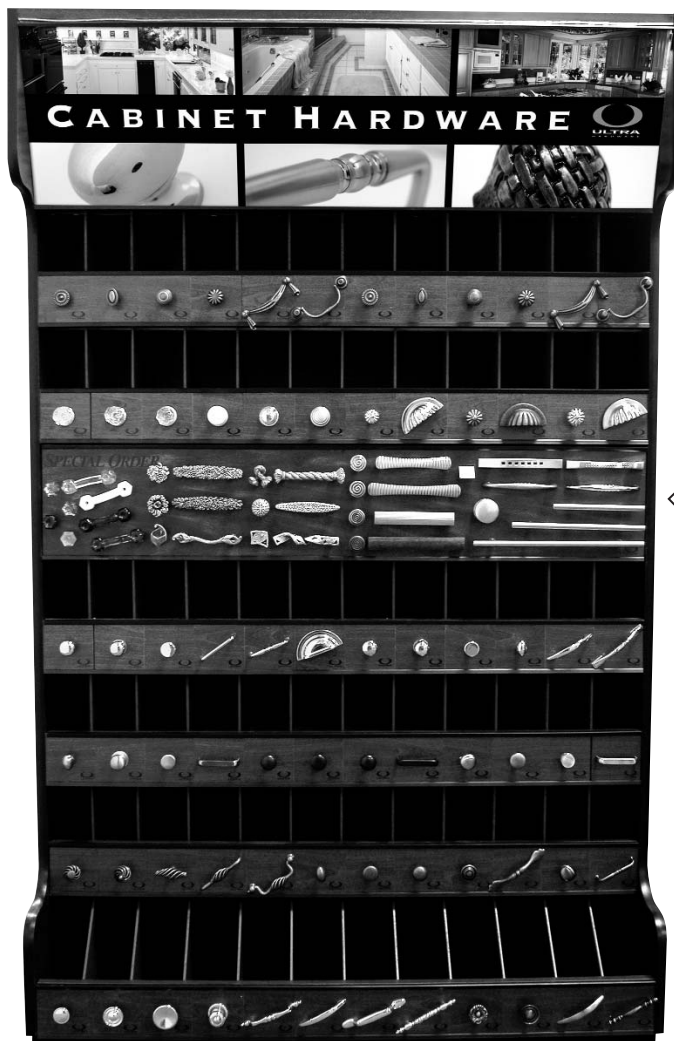

MERCHANDISERS & PROGRAMS

CABINET HARDWARE DISPLAY OPTIONS

4 FOOT MERCHANDISERS WITH SPECIAL ORDER CENTER OPTION

4 Foot Merchandisers

- 48" Wide x 77" High x 22" Deep
- 84 bins
- Mounted interchangeable sample cards display in front of bins
- Top of display has shelf for overstock storage
- Track in front of bins has area for price stickers
- Optional Special Order Center

Special Order Center

- Available on the 4' Best Seller Display (23076KIT) and 4' Style & Finish Display (23077KIT)
- 37 premium knobs and pulls from the Finishing Touch collection
- Replaces 1 stock row from merchandiser
- Includes Special Order Pad
- Order quantities = Eaches
- Ships to store location

**OPTIONAL
SPECIAL
ORDER
CENTER**

Not exactly as shown

CABINET HARDWARE DISPLAY OPTIONS *Continued***2 FOOT MERCHANDISERS**

- 24" Wide x 77" High x 22" Deep
- 42 Bins
- Mounted interchangeable sample cards display in front of bins
- Top of display has shelf for overstock storage
- Track in front of bins has area for price stickers

Not exactly as shown

CABINET HARDWARE DISPLAY OPTIONS *Continued*

TILT BIN DISPLAYS

48" Wide x 48" High x 5-3/8" Deep

- 46 Bins
- Attaches to standard gondolas
- Easy to maintain and refill
- Clearly displays product and stock levels